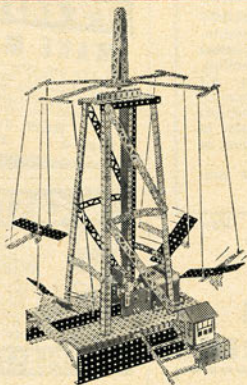

**Design, build, operate
hundreds of all-steel
action models with Gilbert**

ERECTOR®

Build this giant ferris wheel with ERECTOR No. 8½

ERECTOR No. 6½—The Electric Engine Set. More than 325 real steel parts come packed in this big steel chest. Powerful motor runs in forward and reverse, has Magic-Twist coupling that sends power from the motor to the model in bends, twists and loops. Make a Windmill, Lift Bridge, Pump, Airplane Beacon and hundreds of other wonderful action models. Only..... **\$14.95***

*Slightly higher Denver and West

You'll build this high-flying airplane ride with ERECTOR No. 6½

This Christmas Have Fun with Erector—The World's Greatest Toy—Manufactured by A. C. Gilbert, makers of American Flyer Trains, Chemistry Sets, Microscope Sets, and Tool Chests.

Construct hundreds of wonderful working models! It's easy and so much fun with Erector! Each set has loads of parts... rugged steel girders, heavy plates, precision-made gears, wheels and pinions. Design and build your own inventions, or use the "How to Make 'Em" book with your set. You'll create models that operate by remote control, run forward and reverse, glow with real electric lights! Erector is the original and *best build-it-yourself* set!

See exciting action Erector models now on display at your dealer's! They're fascinating to watch. Take Dad along. He'll love 'em, too. Pick the set you want for Christmas. Erector Sets start as low as \$2.00.*