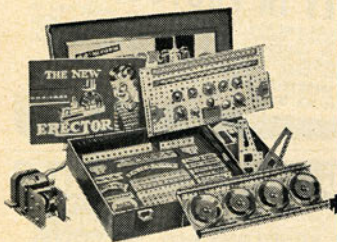

**Design, build, operate
hundreds of all-steel
action models with Gilbert**

ERECTOR®

Build this giant ferris wheel with ERECTOR No. 8½

ERECTOR No. 6½—The Electric Engine Set. More than 325 real steel parts come packed in this big steel chest. Powerful motor runs in forward and reverse, has Magic-Twist coupling that sends power from the motor to the model in bends, twists and loops. Make a Windmill, Lift Bridge, Pump, Airplane Beacon and hundreds of other wonderful action models. Only..... **\$14.95***

*Slightly higher Denver and West

You'll build this high-flying airplane ride with ERECTOR No. 6½

This Christmas Have Fun with Erector—The World's Greatest Toy—Manufactured by A. C. Gilbert, makers of American Flyer Trains, Chemistry Sets, Microscope Sets, and Tool Chests.

Construct hundreds of wonderful working models! It's easy and so much fun with Erector! Each set has loads of parts... rugged steel girders, heavy plates, precision-made gears, wheels and pinions. Design and build your own inventions, or use the "How to Make 'Em" book with your set. You'll create models that operate by remote control, run forward and reverse, glow with real electric lights! Erector is the original and *best build-it-yourself* set!

See exciting action Erector models now on display at your dealer's! They're fascinating to watch. Take Dad along. He'll love 'em, too. Pick the set you want for Christmas. Erector Sets start as low as \$2.00.*